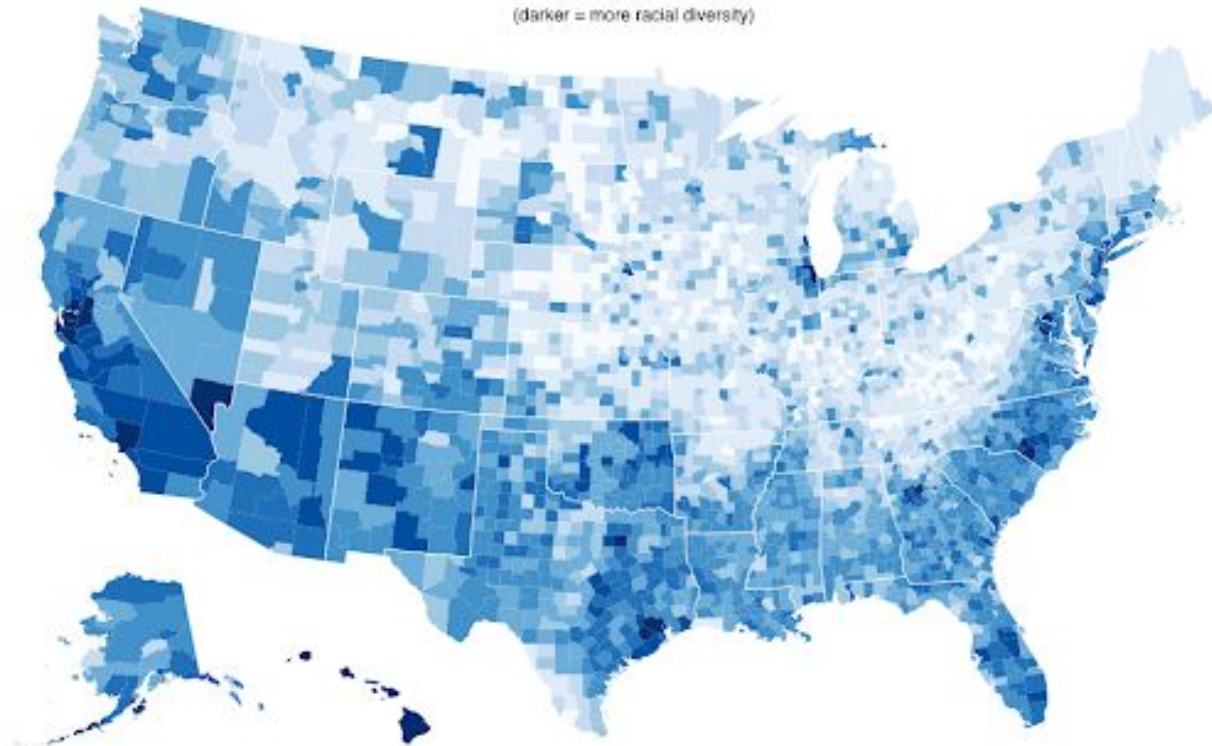

Where it's easiest and hardest to vote

State rankings on the 2016 Cost of Voting Index (1 = easiest to vote, 50 = hardest)

Source: 2016 Cost of Voting Index

WAPO.ST/WONKBLOG

Critical Analysis

1. In what state is it hardest to vote?
2. Identify one geographic or demographic pattern* in the level of difficulty of voting?
3. Why do you think that is?
4. How do you think this will impact the 2020 election?
5. Explain how this map reflects the concept of federalism.
6. If democracy is government by the people, then a voting system that values democracy would try to include all the people. Would you say that we include all the people the same?
7. Describe one structure of the American electoral system that makes voting more difficult.
8. Describe one reform that would make voting easier.
9. In April 2020, a 20-year voter fraud study by MIT University found the level of fraud "exceedingly rare" since it occurs only in "0.00006 percent" of instances nationally, and, in one state, "0.000004 percent — about five times less likely than getting hit by lightning in the United States. List one argument for increasing the ease of voting and one argument for increasing the difficulty of voting and explain which argument is more persuasive to you.
10. Explain the impact of ease of voting on voter turnout.*

11. Imagine that a citizen wanted to get their state to make voting easier. How would they best go about making that happen?
12. Based on the maps, articles, and your knowledge of American politics, does the United States have free and fair elections?

Visual Extension*

U.S. Racial Diversity by County

(darker = more racial diversity)

Data: census.gov/2010/census | Author: Randy Olson (randololson.com / @randal_olson)

States with greater ease of voting had a higher turnout in 2016