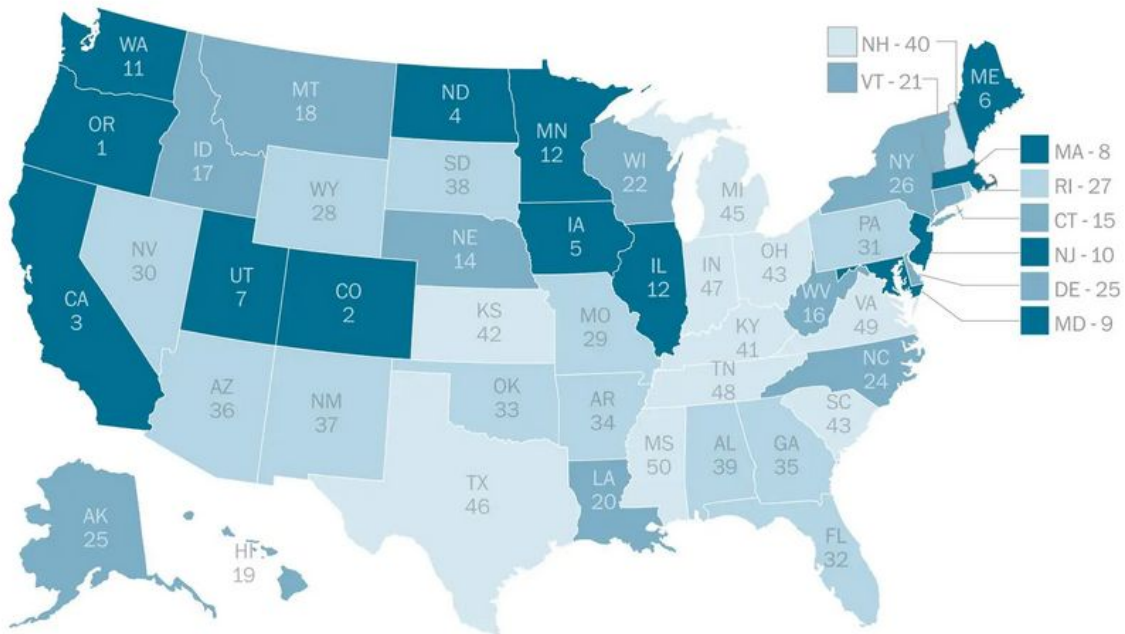

Where it's easiest and hardest to vote

State rankings on the 2016 Cost of Voting Index (1 = easiest to vote, 50 = hardest)

Source: 2016 Cost of Voting Index

WAPO.ST/WONKBLOG

Critical Analysis

1. In what state is it hardest to vote?
2. Identify one geographic or demographic pattern* in the level of difficulty of voting?
3. Why do you think that is?
4. How do you think this will impact the 2020 election?
5. Explain how this map reflects the concept of federalism.
6. If democracy is government by the people, then a voting system that values democracy would try to include all the people. Would you say that we include all the people the same?
7. Describe one structure of the American electoral system that makes voting more difficult.
8. Describe one reform that would make voting easier.
9. In April 2020, a 20-year voter fraud study by MIT University found the level of fraud "exceedingly rare" since it occurs only in "0.00006 percent" of instances nationally, and, in one state, "0.000004 percent — about five times less likely than getting hit by lightning in the United States. List one argument for increasing the ease of voting and one argument for increasing the difficulty of voting and explain which argument is more persuasive to you.
10. Explain the impact of ease of voting on voter turnout.*

11. Imagine that a citizen wanted to get their state to make voting easier. How would they best go about making that happen?
12. Based on the maps, articles, and your knowledge of American politics, does the United States have free and fair elections?

Visual Extension*

U.S. Racial Diversity by County

(darker = more racial diversity)

Data: census.gov/2010/census | Author: Randy Olson (randololson.com / @randal_olson)

States with greater ease of voting had a higher turnout in 2016