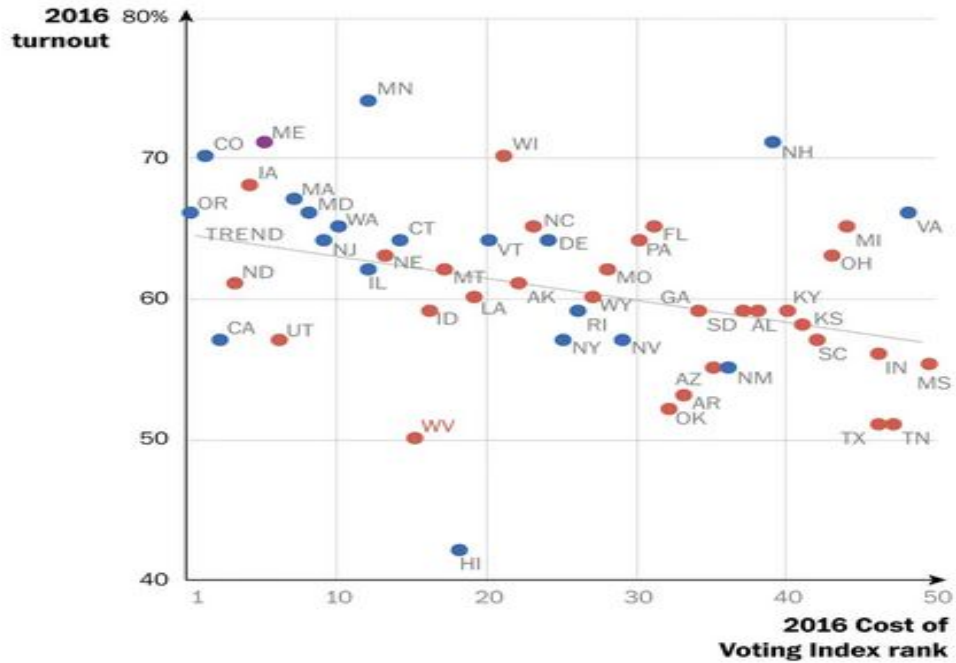

Visual Extension*

U.S. Racial Diversity by County

(darker = more racial diversity)

Data: census.gov/2010/census | Author: Randy Olson (randololson.com / @randal_olson)

States with greater ease of voting had a higher turnout in 2016